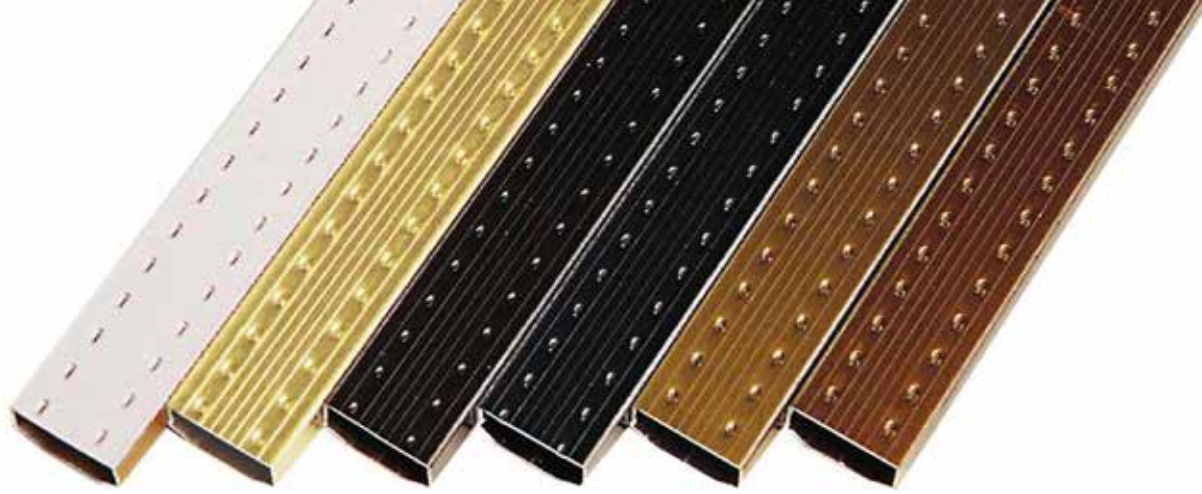

I profili per vetrocamera in altezza 8 mm. sono disponibili in una vasta gamma di colori verniciati fra i quali tutte le tonalità RAL.

Spacer bar in height 8 mm. are available in a wide range of painted colours among which all the RAL chart shades.

Les intercalaires hauteur 8 mm. sont disponibles dans une grande variété de couleurs laquées parmi lesquelles la gamme complète de tonalités RAL.

Die Abstandhalter in Bauhöhe 8 mm. stehen in verschiedenen lackierten Standard-Farben und als Sonderanfertigung in der gesamten RAL-Farbpalette zur Verfügung.

Serie disponibile in questi colori

Available in all these colours - Article disponible dans les couleurs suivantes - Verfügbar in diesen Farben

Curvabile a mano
Soft spacer bar
Pliable à la main
Weichmaterial